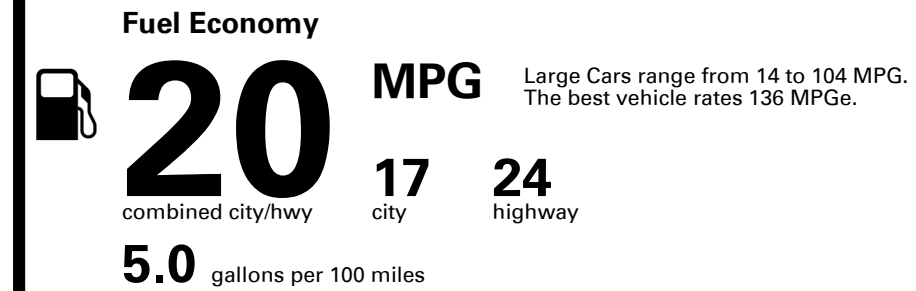

POWERTRAIN TECHNOLOGY

- 3.3L Twin Turbo V6 with 365HP (Premium Fuel)
- 8-Speed Automatic Transmission with SHIFTRONIC® & Paddle Shifters
- HTRAC® All-Wheel Drive
- Intelligent Drive Mode with Smart Shift
- Genesis Adaptive Control Suspension with Electronic Damping Control
- 19" Alloy Wheels with P245/45R19 (F) & P275/40R19 (R) All-Season Tires

Manufacturer's Suggested Retail Price: \$70,850.00

ADDED FEATURES:

SOLD TO: UT013
MURDOCK HYUNDAI
452 S LINDON PARK DR
LINDON UT 84042

SHIPPED TO: UT013

Inland Freight & Handling : \$995.00

VIN: KMHG34JA0JU046583	ENGINE: G6DPJA012289	EXTERIOR COLOR: CASABLANCA WHITE	INTERIOR/SEAT COLOR: BLACK/BLACK
MODEL: E1422A65	PORT OF ENTRY: PT	TRANSPORT: TRUCK	ACCESSORY WEIGHT: 26 lbs./ 12 kgs.

TOTAL PRICE: \$71,845.00

EMISSIONS:
This vehicle is certified to meet emission requirements in all 50 states

EPA DOT Fuel Economy and Environment

Gasoline Vehicle

You spend \$3,750 more in fuel costs over 5 years compared to the average new vehicle.