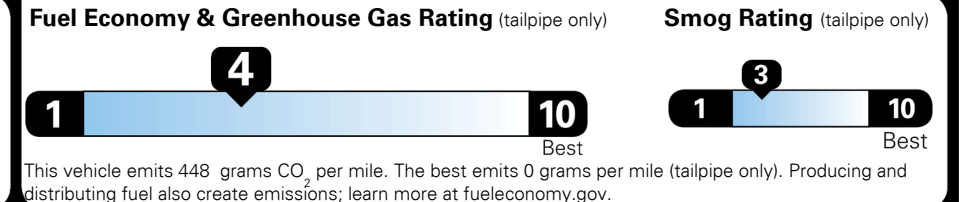

Actual results will vary for many reasons, including driving conditions and how you drive and maintain your vehicle. The average new vehicle gets 27 MPG and costs $6,750 to fuel over 5 years. Cost estimates are based on 15,000 miles per year at $ 2.40 per gallon. MPGe is miles per gasoline gallon equivalent. Vehicle emissions are a significant cause of climate change and smog.

fueleconomy.gov

Calculate personalized estimates and compare vehicles

GOVERNMENT 5-STAR SAFETY RATINGS

This vehicle has not been rated by the government for overall vehicle score, frontal crash, side crash or rollover risk.

Source: National Highway Traffic Safety Administration (NHTSA).
www.safercar.gov or 1-888-327-4236

Manufacturer's suggested retail price includes manufacturer's recommended pre-delivery service. Gasoline license and title fees state and local taxes and dealer installed options and accessories are not included in the manufacturer's suggested retail price. This label has been affixed to this vehicle by Hyundai Motor America, pursuant to the requirements of 15 U.S.C. 1231 et seq. which prohibits its removal or alteration prior to delivery to the ultimate purchaser.